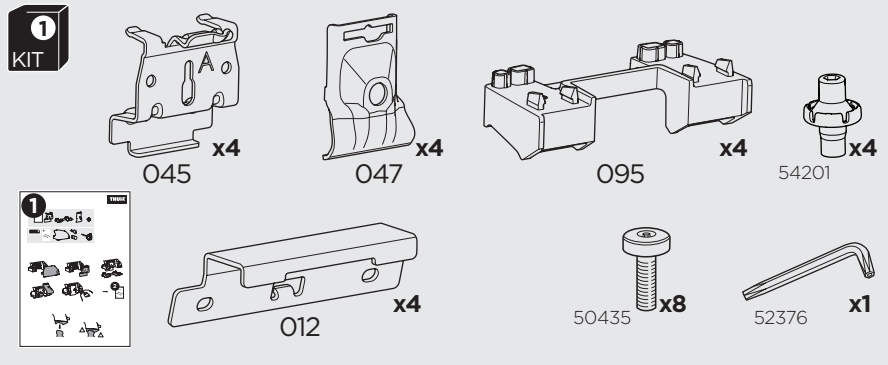

1

Kit 186130

CHEVROLET Suburban, 5-dr SUV, 15-20
 CHEVROLET Tahoe, 5-dr SUV, 15-20
 CHEVROLET Trailblazer, 5-dr SUV, 12-20
 GMC Yukon, 5-dr SUV, 15-20

GMC Yukon Denali, 5-dr SUV, 15-20
 GMC Yukon XL, 5-dr SUV, 15-20
 HOLDEN Colorado 7, 5-dr SUV, 12-16
 HOLDEN Trailblazer, 5-dr SUV, 17-20

ISO 11154-E

This kit is only for vehicles with flush railing.

1 KIT + **2** FOOT PACK

1

Evo

Edge

2

3