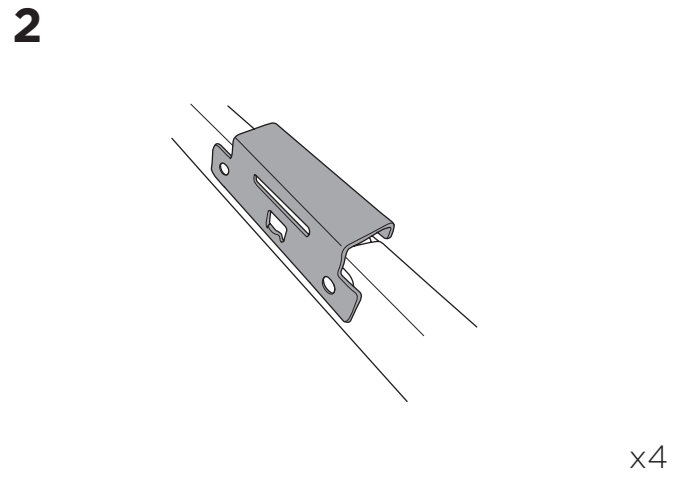

1

Kit 186130

CHEVROLET Suburban, 5-dr SUV, 15-20
 CHEVROLET Tahoe, 5-dr SUV, 15-20
 CHEVROLET Trailblazer, 5-dr SUV, 12-20
 GMC Yukon, 5-dr SUV, 15-20

GMC Yukon Denali, 5-dr SUV, 15-20
 GMC Yukon XL, 5-dr SUV, 15-20
 HOLDEN Colorado 7, 5-dr SUV, 12-16
 HOLDEN Trailblazer, 5-dr SUV, 17-20

ISO 11154-E

This kit is only for vehicles with flush railing.

1 KIT + **2** FOOT PACK

1

Evo

Edge

2

3