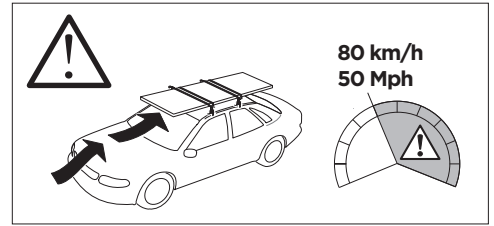

ISO 11154-E

This kit is only for vehicles with flush railing.

1 KIT + **2** FOOT PACK

1

Evo

Edge

2

3