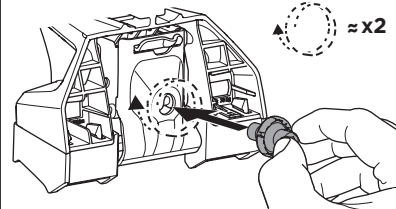

1 KIT + **2** FOOT PACK

1

Evo

Edge

2

3

4

5

2 THULE

> Instructions

2