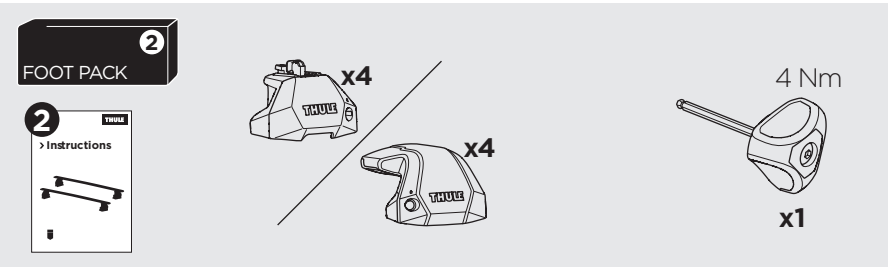

1

Kit 186130

CHEVROLET Suburban, 5-dr SUV, 15-20
 CHEVROLET Tahoe, 5-dr SUV, 15-20
 CHEVROLET Trailblazer, 5-dr SUV, 12-20
 GMC Yukon, 5-dr SUV, 15-20

GMC Yukon Denali, 5-dr SUV, 15-20
 GMC Yukon XL, 5-dr SUV, 15-20
 HOLDEN Colorado 7, 5-dr SUV, 12-16
 HOLDEN Trailblazer, 5-dr SUV, 17-20

ISO 11154-E

This kit is only for vehicles with flush railing.

1 KIT + **2** FOOT PACK

1

Evo

Edge

2

3