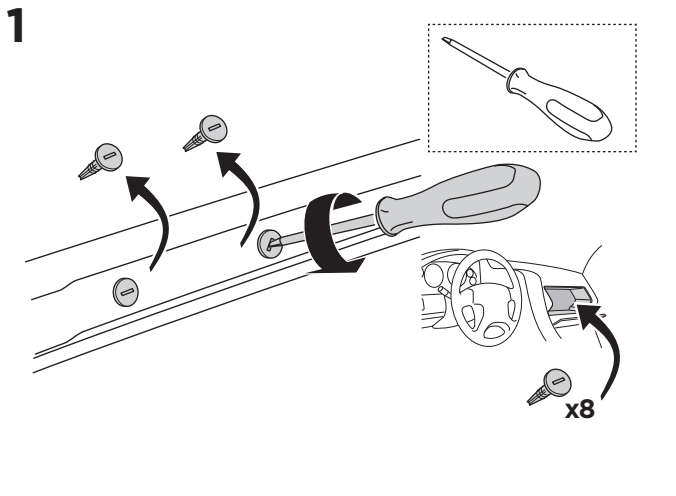

1

Kit 186130

CHEVROLET Suburban, 5-dr SUV, 15-20
 CHEVROLET Tahoe, 5-dr SUV, 15-20
 CHEVROLET Trailblazer, 5-dr SUV, 12-20
 GMC Yukon, 5-dr SUV, 15-20

GMC Yukon Denali, 5-dr SUV, 15-20
 GMC Yukon XL, 5-dr SUV, 15-20
 HOLDEN Colorado 7, 5-dr SUV, 12-16
 HOLDEN Trailblazer, 5-dr SUV, 17-20

ISO 11154-E

This kit is only for vehicles with flush railing.

1 KIT + **2** FOOT PACK

1

Evo

Edge

2

3