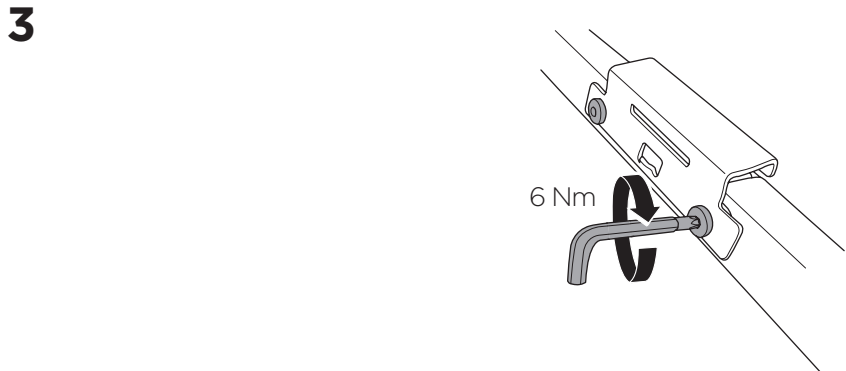

1

Kit 186130

CHEVROLET Suburban, 5-dr SUV, 15-20
 CHEVROLET Tahoe, 5-dr SUV, 15-20
 CHEVROLET Trailblazer, 5-dr SUV, 12-20
 GMC Yukon, 5-dr SUV, 15-20

GMC Yukon Denali, 5-dr SUV, 15-20
 GMC Yukon XL, 5-dr SUV, 15-20
 HOLDEN Colorado 7, 5-dr SUV, 12-16
 HOLDEN Trailblazer, 5-dr SUV, 17-20

ISO 11154-E

This kit is only for vehicles with flush railing.

1 KIT + **2** FOOT PACK

1

Evo

Edge

2

3